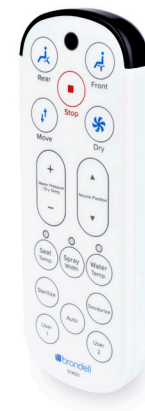

### HYGIENE

- Dual, positionable, stainless-steel nozzles
- Rear and front wash options
- On-demand nozzle sterilization with nanotechnology
- Self-cleaning nozzles
- Adjustable water temperature and pressure
- Nozzle oscillation

### COMFORT

- Aerated wash spray with three spray widths
- Ceramic-core water heating system for endless warm water
- Ergonomic heated seat with adjustable temperature
- Gentle-closing seat and lid
- Warm air dryer with adjustable temperature
- Replaceable activated carbon deodorizer

### CONVENIENCE

- Programmable user settings
- One-touch auto mode
- Wireless remote control and magnetic dock
- Illuminating nightlight
- Safety seat sensor
- Slim, modern seat design with a hidden pocket to conceal water and power connections
- Quick-release button for easy seat removal and cleaning
- Automatic eco mode for energy savings