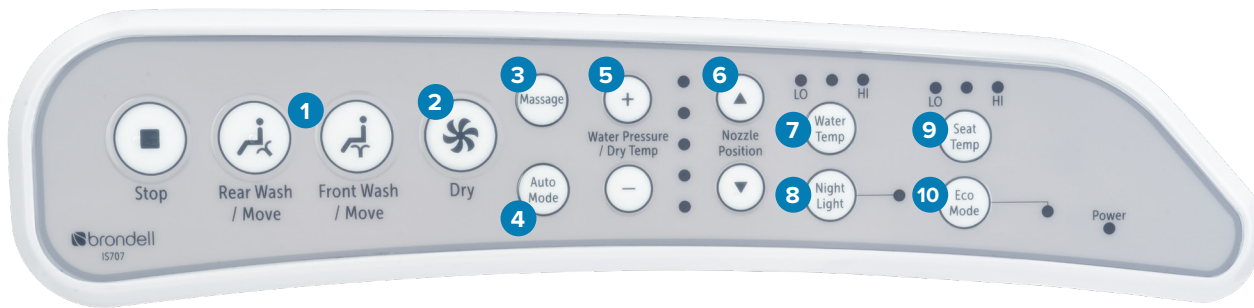

# SWASH<sup>®</sup> IS707

advanced bidet seat

1. Rear and front wash options & nozzle oscillation
2. Warm air dryer with adjustable temperature
3. Gentle massage pulse
4. One-touch auto mode
5. Adjustable water pressure
6. Adjustable stainless-steel nozzle system
7. Adjustable water temperature
8. Illuminating nightlight
9. Ergonomic heated seat with adjustable temperature
10. Automatic eco mode for energy savings

## OTHER FEATURES

- Gentle-closing seat and lid
- Safety seat sensor
- Self-cleaning nozzles
- Comes with all parts for a standard installation, including  $\frac{7}{8}$ " plastic T-valve and chrome 90° elbow bidet hose
- **One (1) year limited warranty**

## SPECIFICATIONS

Elongated Model	IS707-EW
Round Model	IS707-RW
Voltage / Frequency	120V / 60Hz
Max Power Consumption	660 W
Power Cord Length	3.9 feet
Safety Devices	Thermal Fuse, Thermostat, Water Level Sensor
Seat / Lid Weight Limit	275 lbs. / 178 lbs.
Seat Temperature	Adjustable (four levels) 95°F – 104°F
Water Temperature	Adjustable (four levels) 93.2°F – 104°F
Air Dryer Temperature	Adjustable (five levels)
Standard Wash / Dry Time	2 minutes / 2 minutes
Nightlight	Blue LED
Dimensions	IS707-EW: 18.5" (W) x 20.87" (L) x 6.10" (H) IS707-RW: 18.5" (W) x 19.5" (L) x 6.10" (H)
Net Weight	IS707-EW: 9.7 lbs. IS707-RW: 9.5 lbs.