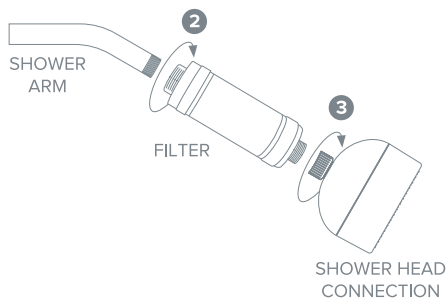

With nine subtle scents and less than ten ingredients, the VivaSpring combines powerful filtration and clean beauty for a hint of spa in your everyday shower.

SPECIFICATIONS

FILTRATION TYPE	Sediment Filter, Vitamin C Gel
NET WEIGHT	5.29 oz
HEIGHT	6.42 in
DIAMETER	2.36 in
INLET THREAD SIZE	0.5 in
OUTLET THREAD SIZE	0.5 in
WATER SUPPLY PRESSURE	20 - 100 psi
FLOW RATE	1.85 GPM
FILTER LIFE	1690 gallons / 1.5 - 6 months depending on usage
BEST BEFORE	3 years from manufacturing date
PERIOD AFTER OPENING	6 months

VIVASPRING

Vitamin C Shower Filter

STANDARD SHOWER INSTALLATION

WARNING: Remove and discard the two end caps on the Vitamin C Shower Filter before installing.

1. Remove existing shower head from the shower arm.
2. Screw the large end of the filter onto the shower arm until tightly secured.
3. Screw shower head onto the open end of the shower filter until tightly secured.

NOTE: If unable to remove the shower head by hand and pliers are needed, place a towel between the pliers and shower head connection to prevent scratching.

NOTE: IF LEAKING OCCURS, USE PLUMBER'S TAPE AT CONNECTIONS.

HANDHELD SHOWER INSTALLATION

WARNING: Remove and discard the two end caps on the Vitamin C Shower Filter before installing.

1. Disconnect handheld shower head from the shower hose.
2. Screw the small end of the filter onto the shower hose until tightly secured.
3. Screw handheld shower head onto the open end of the shower filter until tightly secured.