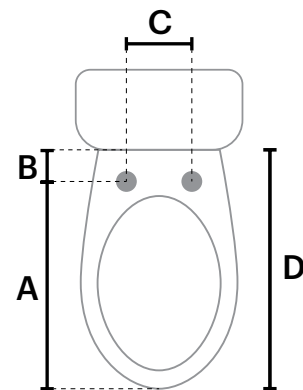

NOTE: The specifications listed above are subject to change without prior notice for reasons of improving the product performance.

Brondell®

| Weight and Dimensions | |
|------------------------------|--|
| Dimensions (L x W x H) | Elongated: 20.7" x 15" x 3.9" / 52.6 cm x 38.1 cm x 9.9 cm |
| Seat Thickness | 1" / 2.5 cm |
| Bidet Hose Length | 23.6" / 60 cm |
| Bidet Hose Connection Size | ½" x ½" |
| T-Valve Connection Size | ⅜" x ⅜" x ½" |
| Weight | Elongated: 8.7 lb / 3.94 kg |

| Warm Water Washing Device | |
|----------------------------------|---|
| Supply Water Pressure | 7.11 psi–106.7 psi / 0.05 MPa–0.74 MPa |
| Incoming Water Temperature | 50°F–89.6°F / 10°C–32°C |
| Default Cycle Time | 2 minutes |
| Water Pressure Control | 5 levels |
| Water Temperature Control | 4 levels: OFF - Room Temp; Low - 93.2°F / 34°C; Medium - 98.6°F / 37°C; High - 104°F / 40°C |
| Max Heater Power Consumption | 1400 W |

Get the right fit.

- A. Center of bolt holes to front of toilet bowl
Elongated: 17.7"–18.5" / 44.9 cm–47 cm
Round: 16.9"–17.5" / 42.9 cm–44.5 cm
- B. Distance from center of bolt holes to toilet seat tank
All models: Minimum 1.5" / 3.81cm
If the distance from the center of the bolt holes to the toilet tank is less than 1.5 inches, the seat may extend slightly over the front edge of your toilet bowl.
If the distance from the center of the bolt holes to the toilet tank is less than 2 inches, the seat may extend slightly over the front edge of your toilet bowl.
- C. Distance between bolt holes
All models: 5.25"–7.45" / 13.3cm–18.9cm
- D. Measure the distance from the front of the toilet tank to the front of the toilet bowl.
If this measurement is less than 20 inches, the seat will extend over the front edge of the toilet. Consider purchasing a Round size to reduce the amount the seat extends over the front edge.