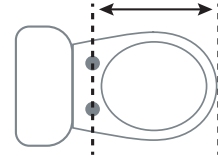

## TOILET FIT GUIDE

**Elongated: 18 in – 19.5 in**

**Round: 16 in – 17.75 in**

## TECHNICAL SPECIFICATIONS

Model / SKU	S102-EW, S102-RW
Supply Water Pressure	20 – 87 psi
Dimensions	<b>Elongated:</b> 20.03 in x 14.39 in x 2.55 in / <b>Round:</b> 18.47 in x 14.34 in x 2.55 in
Weight	<b>Elongated:</b> 4.6 lbs / <b>Round:</b> 4.5 lbs
Incoming Water Temperature	35 °F – 100 °F
Seat Weight Limit	330 lbs
Lid Weight Limit	330 lbs
Seat Opening Dimensions	<b>Elongated:</b> 7.625 in / <b>Round:</b> 8.125 in
T-Valve (Cold Water)	7/8 in (Metal)
T-Valve (Hot Water)	3/8 in (Metal)
Bidet Hose (Cold Water)	27.5 in Braided Metal Hose
Bidet Hose (Hot Water)	81 in Flex Tubing rated for temperature and pressure with 1/4" Connections