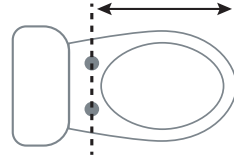

## TOILET FIT GUIDE

**Elongated: 18 in – 19.5 in**

**Round: 16 in – 17.75 in**

## TECHNICAL SPECIFICATIONS

Model / SKU	S102-EW, S102-RW
Supply Water Pressure	20 – 87 psi
Dimensions	<b>Elongated:</b> 20.03 in x 14.39 in x 2.55 in / <b>Round:</b> 18.47 in x 14.34 in x 2.55 in
Weight	<b>Elongated:</b> 4.6 lbs / <b>Round:</b> 4.5 lbs
Incoming Water Temperature	35 °F – 100 °F
Seat Weight Limit	330 lbs
Lid Weight Limit	330 lbs
Seat Opening Dimensions	<b>Elongated:</b> 7.625 in / <b>Round:</b> 8.125 in
T-Valve (Cold Water)	7/8 in (Metal)
T-Valve (Hot Water)	3/8 in (Metal)
Bidet Hose (Cold Water)	27.5 in Braided Metal Hose
Bidet Hose (Hot Water)	81 in Flex Tubing rated for temperature and pressure with 1/4" Connections