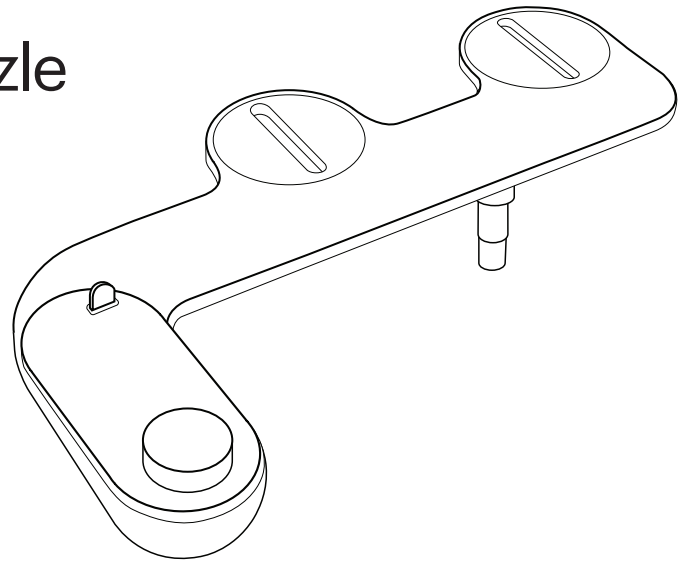

Brondell®

FreshSpa Thinline Essential Bidet Attachment with Adjustable Single Nozzle

Model: FSA-15

Features

- Side-arm control with easy nozzle adjuster
- Slim 0.33" frame
- Simple, DIY installation—universal adjustable fit
- Ambient temperature wash
- Adjustable water pressure
- No batteries or electricity required
- Hygienic, retractable nozzle
- On-demand, self-cleaning nozzle
- ABS plastic frame with metal and ceramic components
- Braided-metal cold water hose and all-metal 7/8" T-Valve
- 1-year limited warranty provided by U.S. based customer service

Technical Specifications

Technical Specifications	
Dimensions (L x W x H)	15.43" x 9.96" x 3.33" / 39.2 cm x 25.3 cm x 8.45 cm
Product Thickness	0.33" / 0.85 cm
Weight	1.28 lbs / 0.58 kg
Supply Water Pressure	14.5 psi–116.03 psi / 0.05 MPa–0.8 MPa
Incoming Water Temperature Range	32°F–158°F / 0°C–70°C
Flow Rate	0.39 gal/min / 1.47 L/min
Internal Valve Material	Brass and Nylon
Internal Valve Type	Ceramic
Bidet Hose Length	23.62" / 60 cm
Bidet Hose Fitting/Connection Size	3/8" x 3/8"
Cold Water T-Valve Connection Size	7/8" x 7/8" x 3/8"