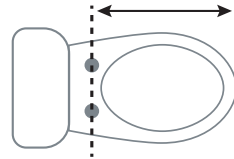

SWASH ECOSEAT CL99

NON-ELECTRIC BIDET SEAT

brondell[®]
a healthy home experience

Ambient Temperature

Elongated / Round White

TOILET FIT GUIDE

Elongated: 18 in – 19.5 in

Round: 16 in – 17.75 in

TECHNICAL SPECIFICATIONS

| | |
|--------------------------------|---|
| Model / SKU | CL99-EW, CL99-RW |
| Supply Water Pressure | 20 – 87 psi |
| Dimensions | Elongated: 20.03 in x 14.39 in x 2.55 in / Round: 18.47 in x 14.34 in x 2.55 in |
| Weight | Elongated: 4.6 lbs / Round: 4.5 lbs |
| Incoming Water Temperature | 35 °F – 100 °F |
| Seat Weight Limit | 330 lbs |
| Lid Weight Limit | 330 lbs |
| Seat Opening Dimensions | Elongated: 7.625 in / Round: 8.125 in |
| T-Valve (Cold Water) | 7/8 in (Metal) |
| Bidet Hose Length (Cold Water) | 29 in Braided Metal Hose |
| Bidet Hose Connection Size | 3/8 in Bidet Hose Connection |