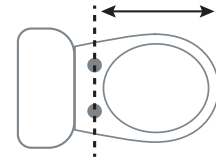

SWASH ECOSEAT CL99

NON-ELECTRIC BIDET SEAT

brondell[®]
a healthy home experience

Ambient Temperature

Elongated / Round White

TOILET FIT GUIDE

Elongated: 18 in – 19.5 in

Round: 16 in – 17.75 in

TECHNICAL SPECIFICATIONS

| | |
|--------------------------------|---|
| Model / SKU | CL99-EW, CL99-RW |
| Supply Water Pressure | 20 – 87 psi |
| Dimensions | Elongated: 20.03 in x 14.39 in x 2.55 in / Round: 18.47 in x 14.34 in x 2.55 in |
| Weight | Elongated: 4.6 lbs / Round: 4.5 lbs |
| Incoming Water Temperature | 35 °F – 100 °F |
| Seat Weight Limit | 330 lbs |
| Lid Weight Limit | 330 lbs |
| Seat Opening Dimensions | Elongated: 7.625 in / Round: 8.125 in |
| T-Valve (Cold Water) | 7/8 in (Metal) |
| Bidet Hose Length (Cold Water) | 29 in Braided Metal Hose |
| Bidet Hose Connection Size | 3/8 in Bidet Hose Connection |