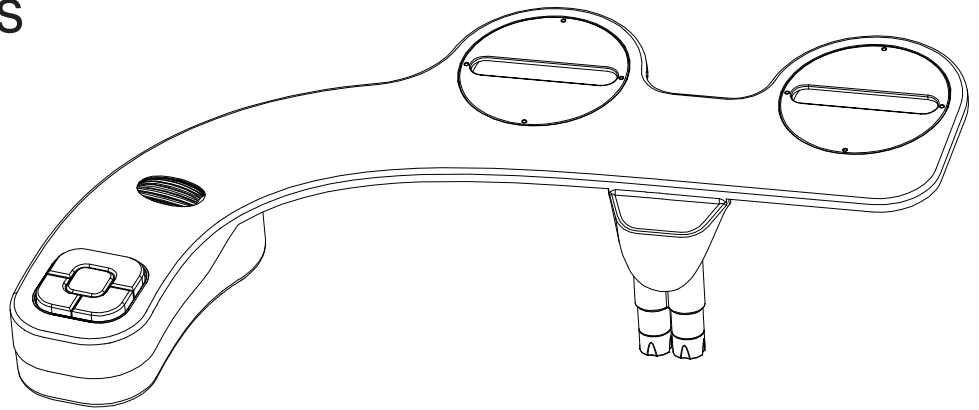

## FreshSpa Thinline Precision Essential Bidet Attachment with Dual Nozzles

**Model:** FSP-250

### Features

- Side-arm control with intuitive scroller wheel
- Slim 0.23" frame
- Simple, DIY installation
- Ambient temperature wash
- Adjustable water temperature
- No batteries or electricity required
- Hygienic, retractable nozzles
- Front and rear washes
- On demand, self-cleaning nozzles
- SafeCore ceramic internal valve
- Braided-metal bidet hose and all-metal 3/8" T-Valve
- 1-year limited warranty provided by U.S. based customer service

### Technical Specifications

Dimensions (L x W x H)	15.16" x 10" x 3.35" / 38.5 cm x 25.4 cm x 8.5 cm
Product Thickness	0.23" / 0.6 cm
Weight	1.21 lb / 0.55 kg
Supply Water Pressure	11.6 psi–116.03 psi / 0.08 MPa–0.8 MPa
Incoming Water Temperature Range	32°F–158°F / 0°C–70°C
Flow Rate	0.66 gal/min / 2.5 L/min
Internal Valve Material	Nylon
Internal Valve Type	Ceramic
Bidet Hose Length	29" / 73.66 cm
Bidet Hose Fitting/Connection Size	3/8" x 3/8"
Cold Water T-Valve Connection Size	7/8" x 7/8" x 3/8"